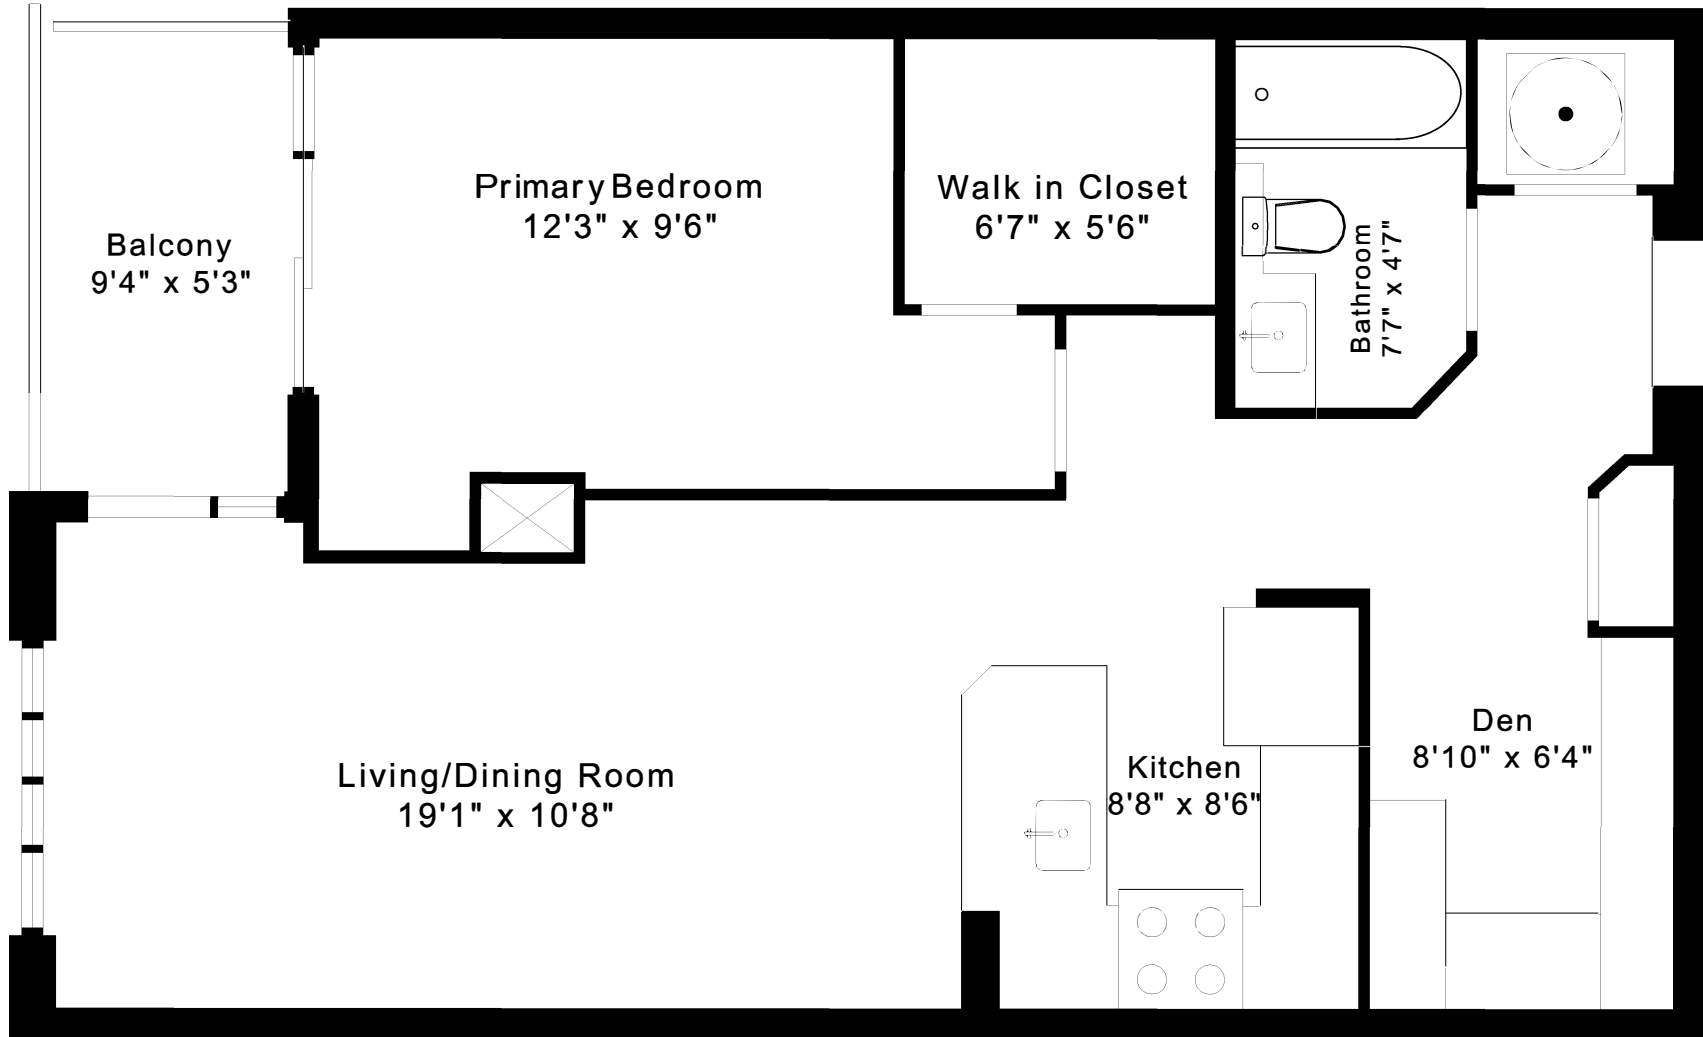

65 E LIBERTY STREET  
UNIT 913

DIMENSIONS ARE APPROXIMATE AND SHOULD BE CONSIDERED ILLUSTRATIVE ONLY.