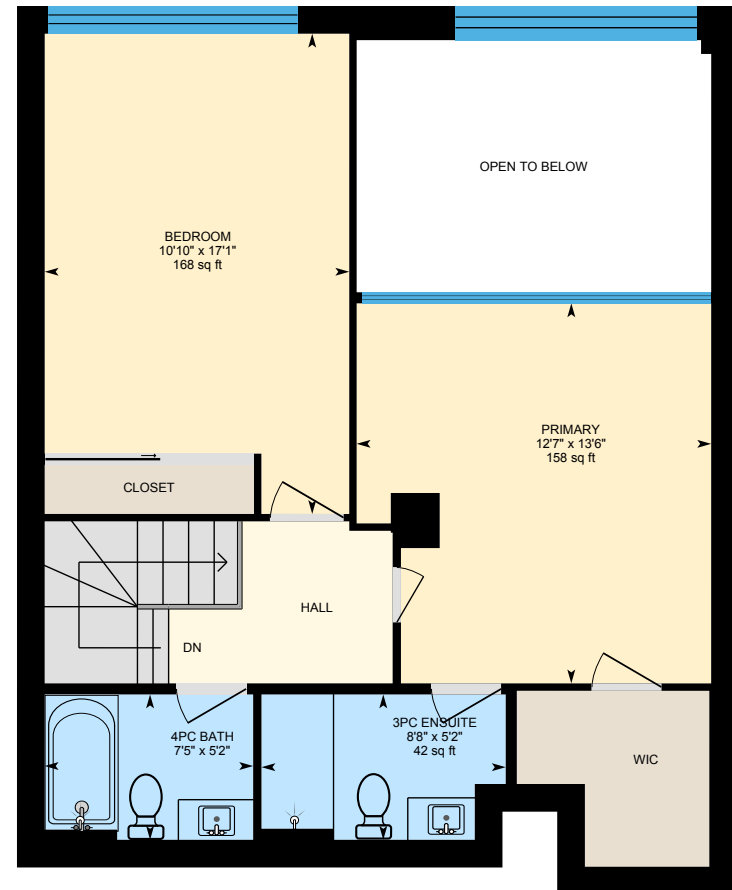

954 King St W, Toronto, ON

Total Area Above Grade 1,245 sq ft

Main Floor

2nd Floor

PREPARED: Jul 2021